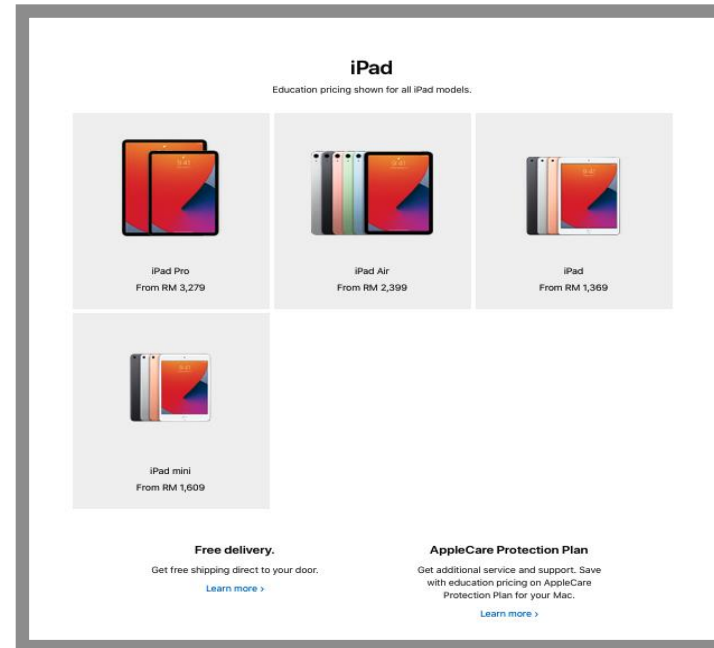

Education AOS Store Home

○ Education Pricing for Higher Education^[SEP].
Save on a new Mac or iPad with Apple education pricing.
^[SEP]Available to current and newly accepted college students and their parents, as well as faculty, staff, and homeschool teachers of all grade levels.

○ Pro Apps Bundle for Education^[SEP].
The Pro Apps Bundle is a collection of five industry-leading apps from Apple that deliver powerful creative tools for video editors and musicians.

○ Apple Care Protection Plan^[SEP].
Get additional service and support. Save with education pricing on AppleCare Protection Plan for your Mac.

○ Apple Music + TV+ Student Free Trial^[SEP].
Get three free months of Apple Music and free access to Apple TV+. And a student rate after the trial ends*.

^[SEP] Click here to visit the [Apple Online Store for Higher Education](#).

**Price quoted are with Student Discounts. Do log in to website get latest student pricing
<https://www.apple.com/my/education/higher-education/>,
for inquiries contact Apple Online toll free 1800-80-6419

[Education Store](#)
Home Page