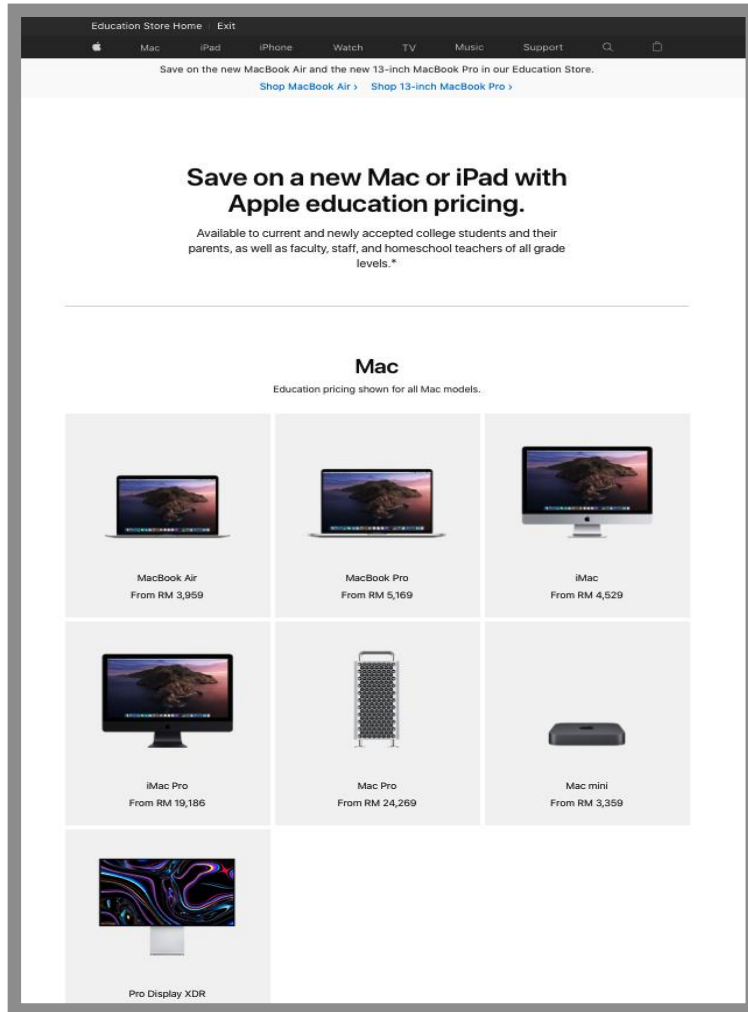

Education AOS Store Home

○ Education Pricing for Higher Education^[SEP].
Save on a new Mac or iPad with Apple education pricing.
^[SEP]Available to current and newly accepted college students and their parents, as well as faculty, staff, and homeschool teachers of all grade levels.

○ Pro Apps Bundle for Education^[SEP].
The Pro Apps Bundle is a collection of five industry-leading apps from Apple that deliver powerful creative tools for video editors and musicians.

○ Apple Care Protection Plan^[SEP].
Get additional service and support. Save with education pricing on AppleCare Protection Plan for your Mac.

○ Apple Music + TV+ Student Free Trial^[SEP].
Get three free months of Apple Music and free access to Apple TV+. And a student rate after the trial ends*.

^[SEP] Click here to visit the [Apple Online Store for Higher Education](#).

**Price quoted are with Student Discounts. Do log in to website get latest student pricing
<https://www.apple.com/my/education/higher-education/>,
for inquiries contact Apple Online toll free 1800-80-6419

[Education Store](#)
Home Page